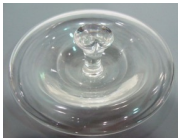

720: Tiffany & Co. Elsa Peretti Ring Dish

USD 100 - 200

Tiffany & Co. Elsa Peretti Ring Dish. Measures 5 1/4" diameter. Shipping within the continental US is $20 plus Required insurance. For international shipping and required insurance quotes please email us at liveauctions@brucekodner.com or call 561-585-9999.