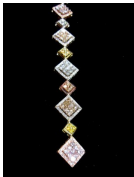

528A: 18K Trigold 13.50Ct Diamond Bracelet

USD 8,000 - 9,000

18k tri gold all around diamond square mounted bracelet. This bracelet contains alternating patterns of yellow gold, rose gold, & green gold. Bracelet features alternating sections of small than large mountings with diamonds accented throughout. Bracelet contains a total of approx 13.50Cts in colorless & fancy colored diamonds (yellow & cognac) all having an overall VS clarity. Bracelet measure 8"L & weighs 17.65dwt -27.53g. Shipping within the continental US is $20 plus Required insurance. For international shipping and required insurance quotes please email us at liveauctions@brucekodner.com or call 561-585-9999.