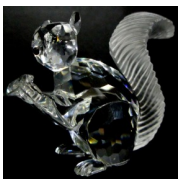

535: Swarovski Squirrel 10th Anniversary Retired 1997

USD 50 - 75

Swarovski Squirrel 10th Anniversary Retired 1997, depicts a squirrel holding a diamond. Retail price is $140.00. Measures 2 1/4" high. Shipping within the continental US is $25 plus Required insurance. For international shipping and required insurance quotes please email us at liveauctions@brucekodner.com or call 561-585-9999.