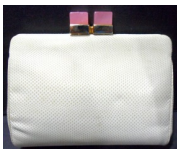

607: Vintage Judith Leiber Bone Lizard Purse

USD 400 - 600

Vintage Judith Leiber purse. This is a beautiful purse by Judith Leiber made with bone lizard with gold and rose quartz clasp. Bone fabric interior, original comb, mirror and change purse included. Also includes removable strap, cloth cover and original box. Measures 6 1/4" high x 7 3/4" wide. Very good condition. Shipping within the continental US is $20 plus Required insurance. For international shipping and required insurance quotes please email us at liveauctions@brucekodner.com or call 561-585-9999.