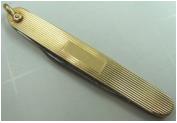

442A: 14K Yellow Gold Pocket Knife

USD 150 - 200

Interesting 14k yellow gold pocket knife & file. Both blades feature a swivel out mounting. Pocket knife has plaque with no monogram. Stamped 14k on loop. Entire knife with components weighs 8.90dwt - 13.88g. Shipping within the continental US is $20 plus Required insurance. For international shipping and required insurance quotes please email us at liveauctions@brucekodner.com or call 561-585-9999.